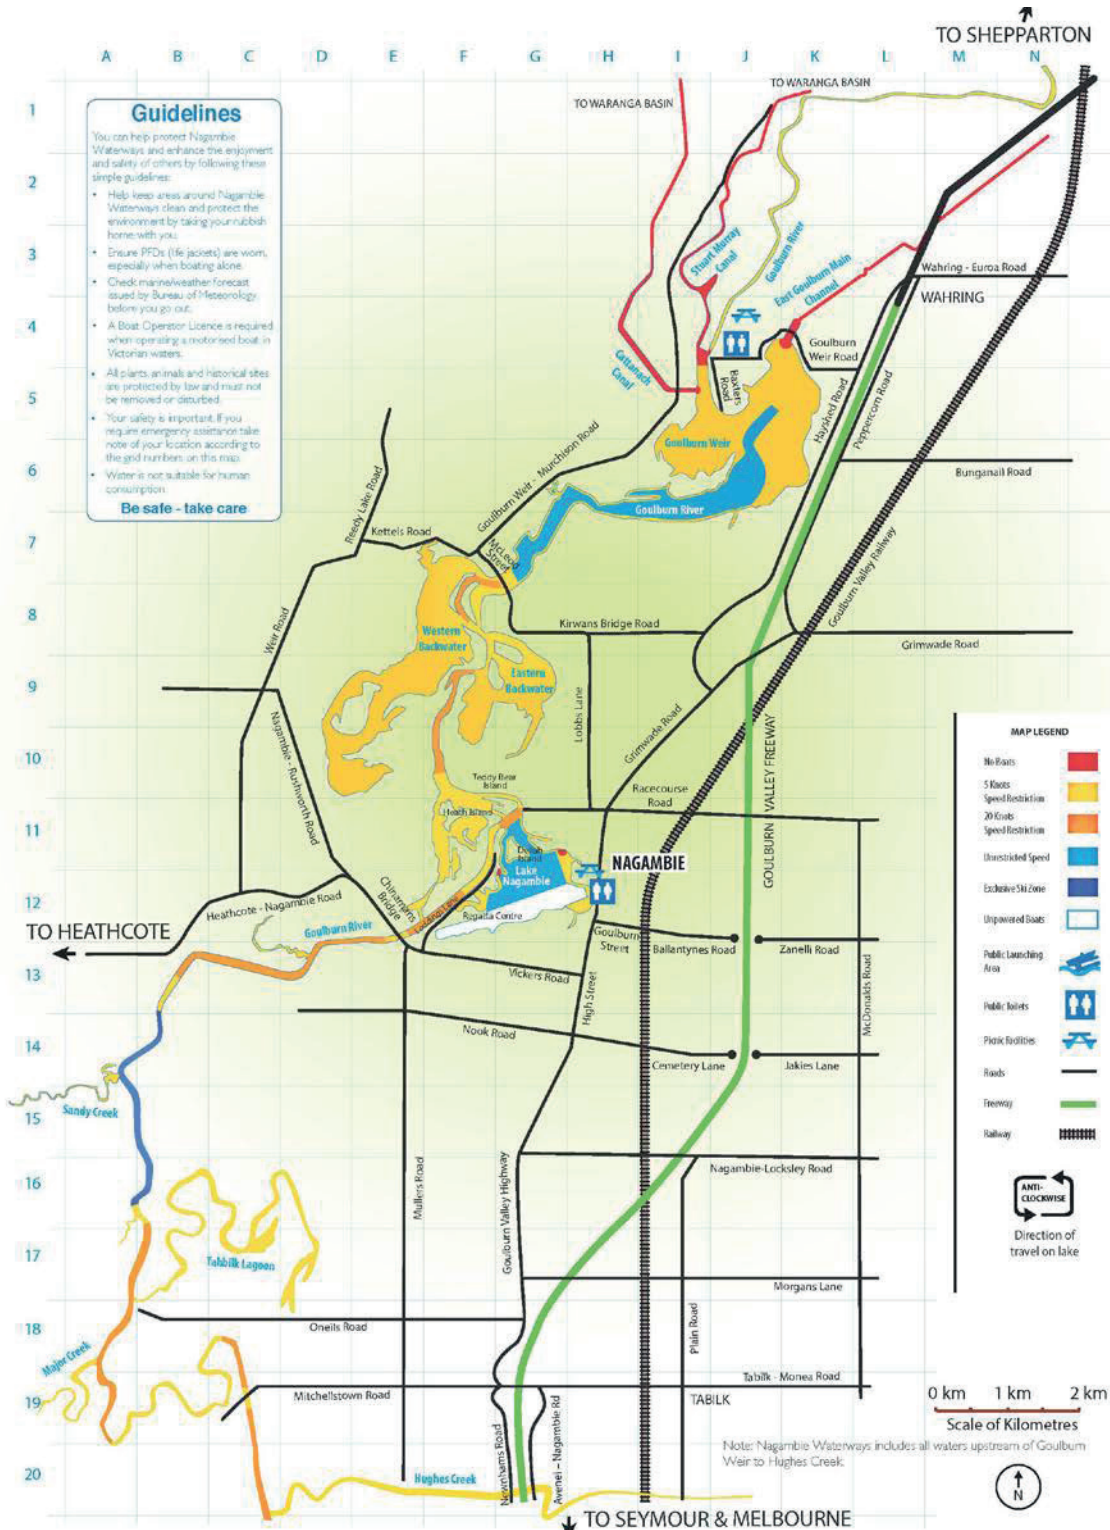

# Site Map

GOULBURN-MURRAY  
**WATER**

October 2017

## Nagambie Waterways

**GUIDE ONLY**

Use the guide below to indicate where at Nagambie Waterways you are proposing to hold your event.

**Please note:** Strathbogie Shire Council is the waterway manager (boating) for Nagambie Waterways and manages much of the land adjoining the township lake area (under licence from GMW). You will also need to contact the Strathbogie Shire Council to discuss your event on 1800 065 993.

# Site Plan

Sketch your site plan in the space provided below. Include any temporary structures, car parking, amenities and areas which the public will be restricted from.